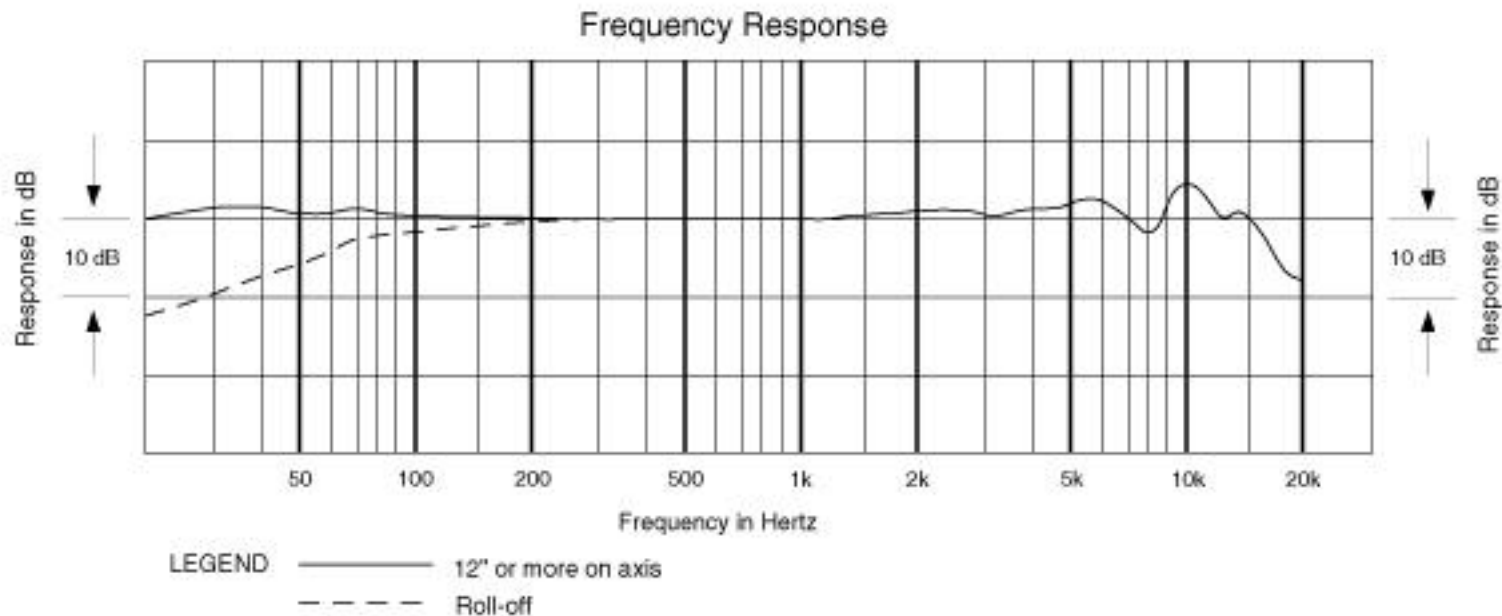

AT4050 (Omnidirectional)

AT4050 (Cardioid)

Frequency Response