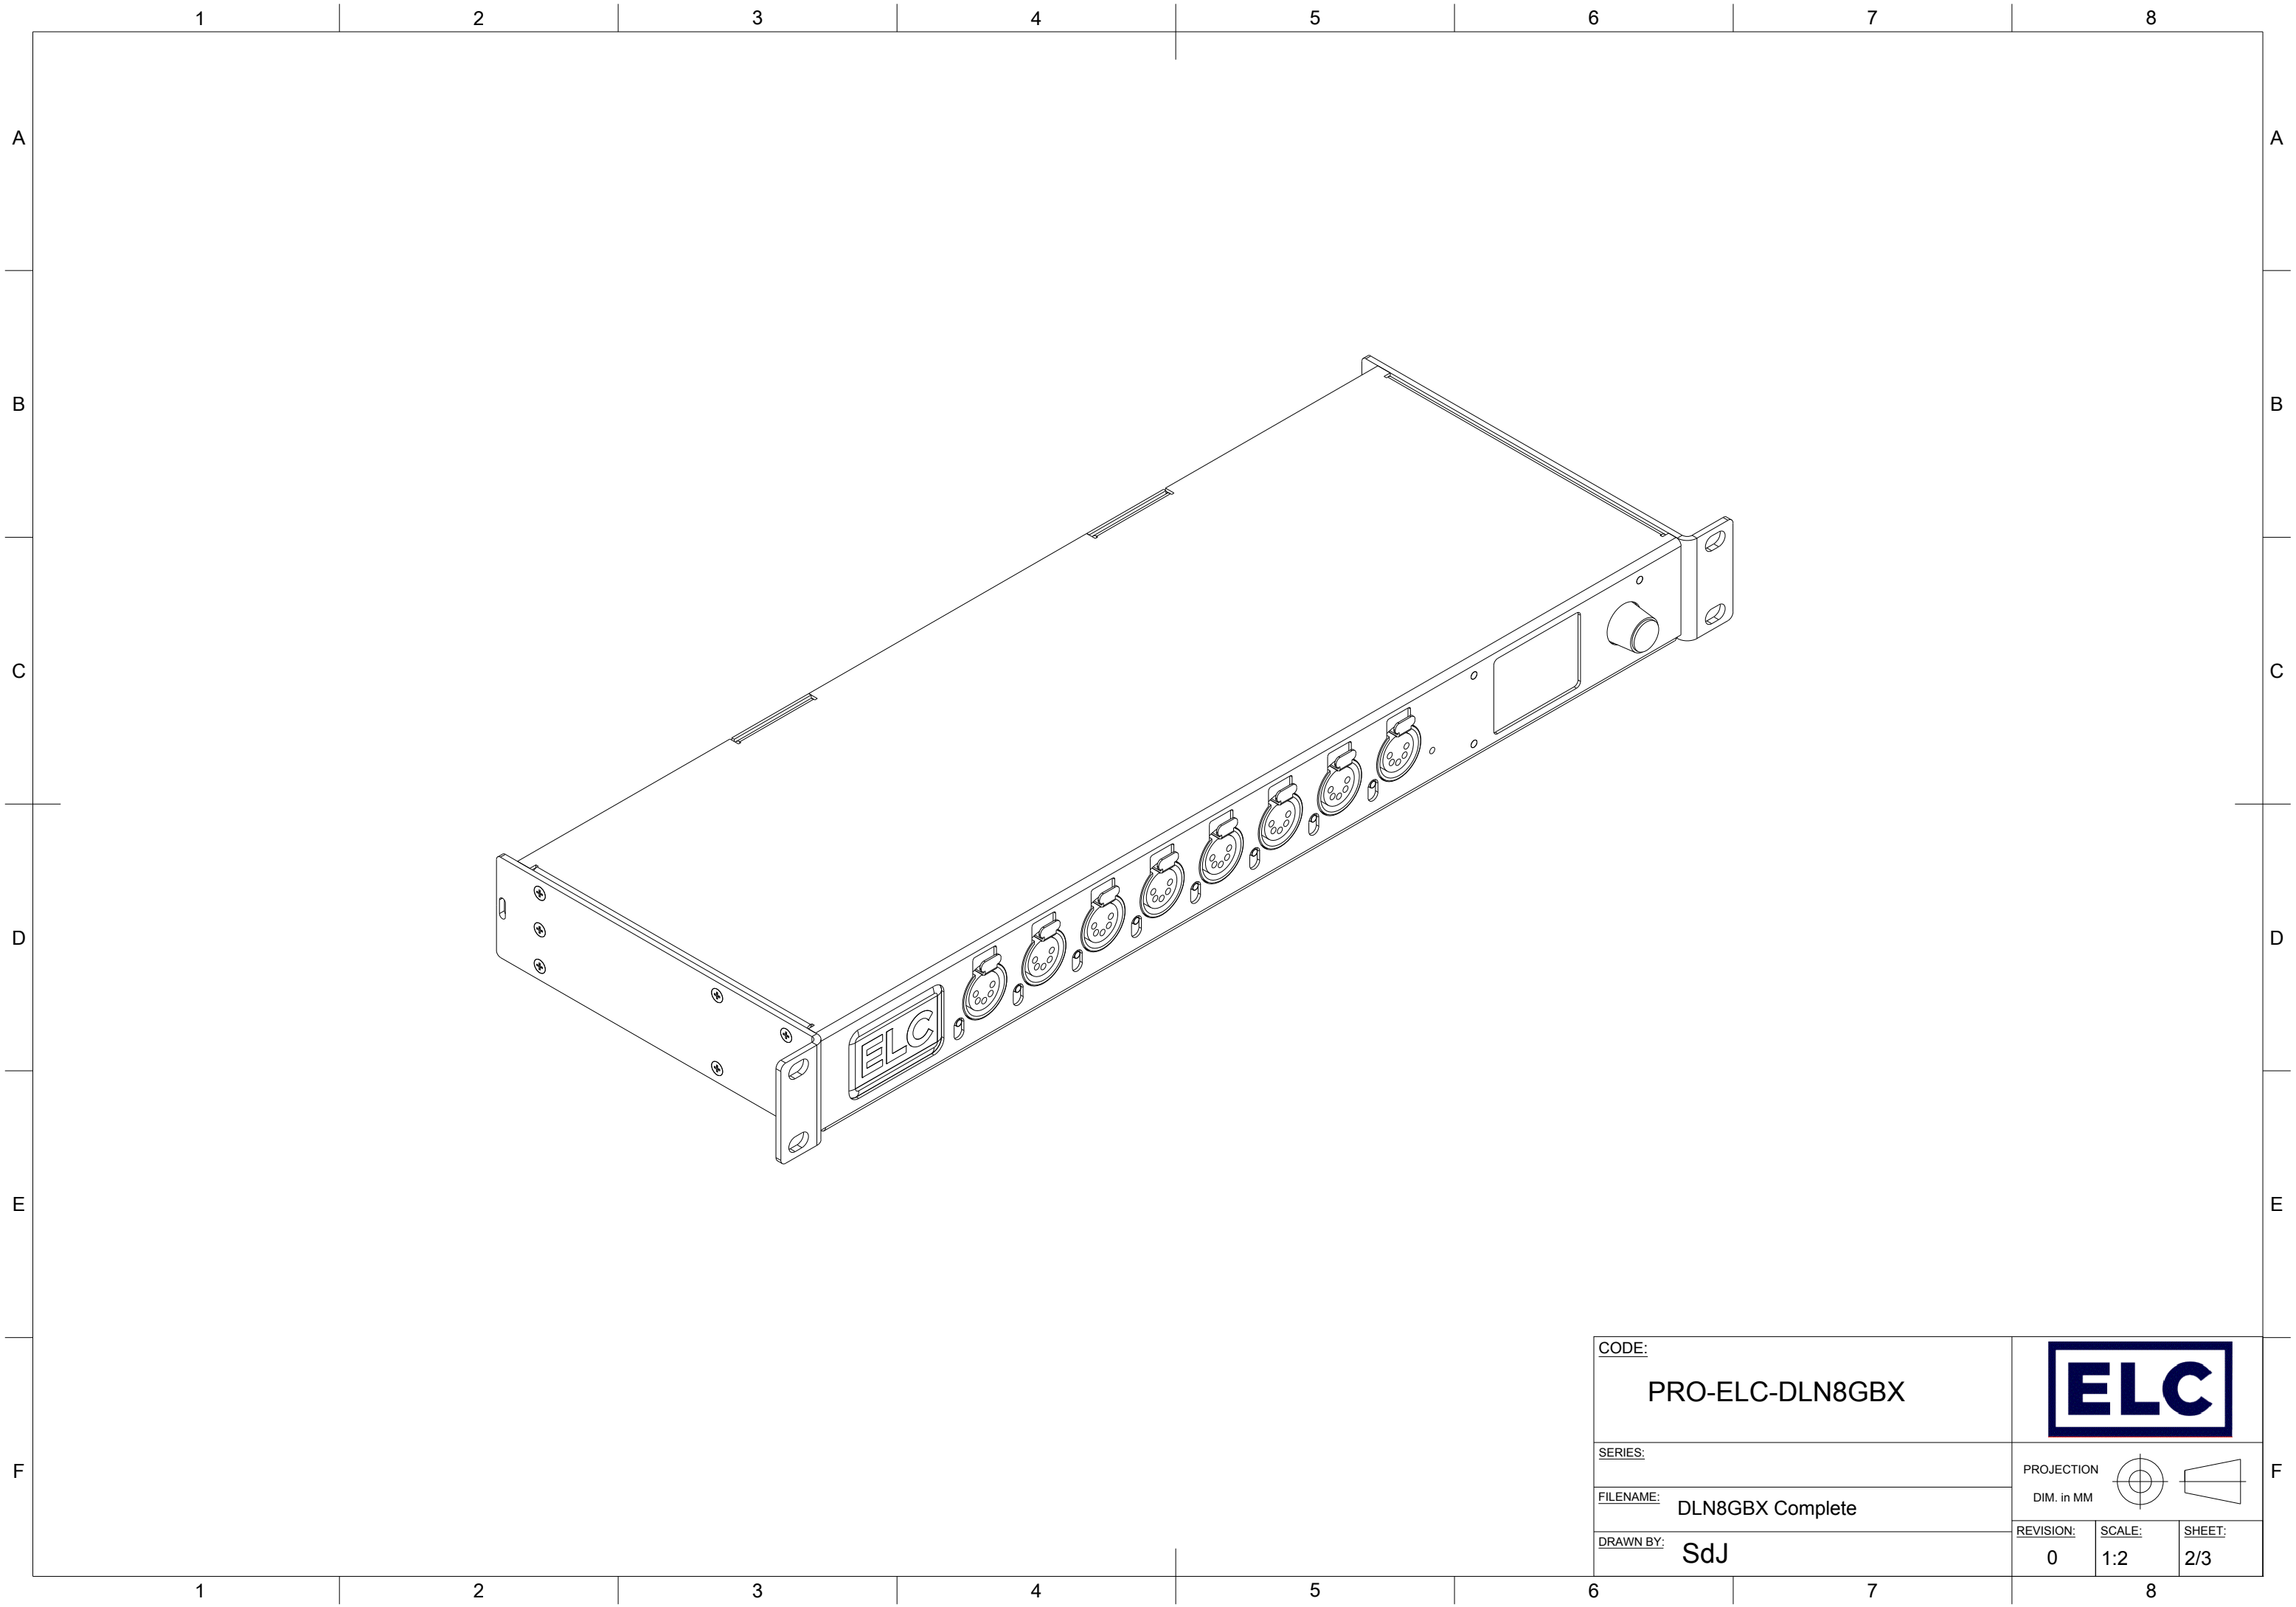

CODE: PRO-ELC-DLN8GBX		
SERIES:		
FILENAME: DLN8GBX Complete		
DRAWN BY: SdJ	REVISION: 0	SCALE: 1:2

PROJECTION
DIM. in MM

SHEET:
1/3

CODE:	PRO-ELC-DLN8GBX		
SERIES:			
FILENAME:	DLN8GBX Complete		
DRAWN BY:	SdJ		

PROJECTION
DIM. in MM

REVISION:	SCALE:	SHEET:
0	1:2	2/3

CODE: PRO-ELC-DLN8GBX		
SERIES:		
FILENAME: DLN8GBX Complete		
DRAWN BY: SdJ		

PROJECTION 
DIM. in MM

REVISION: 0	SCALE: 1:2	SHEET: 3/3
----------------	---------------	---------------