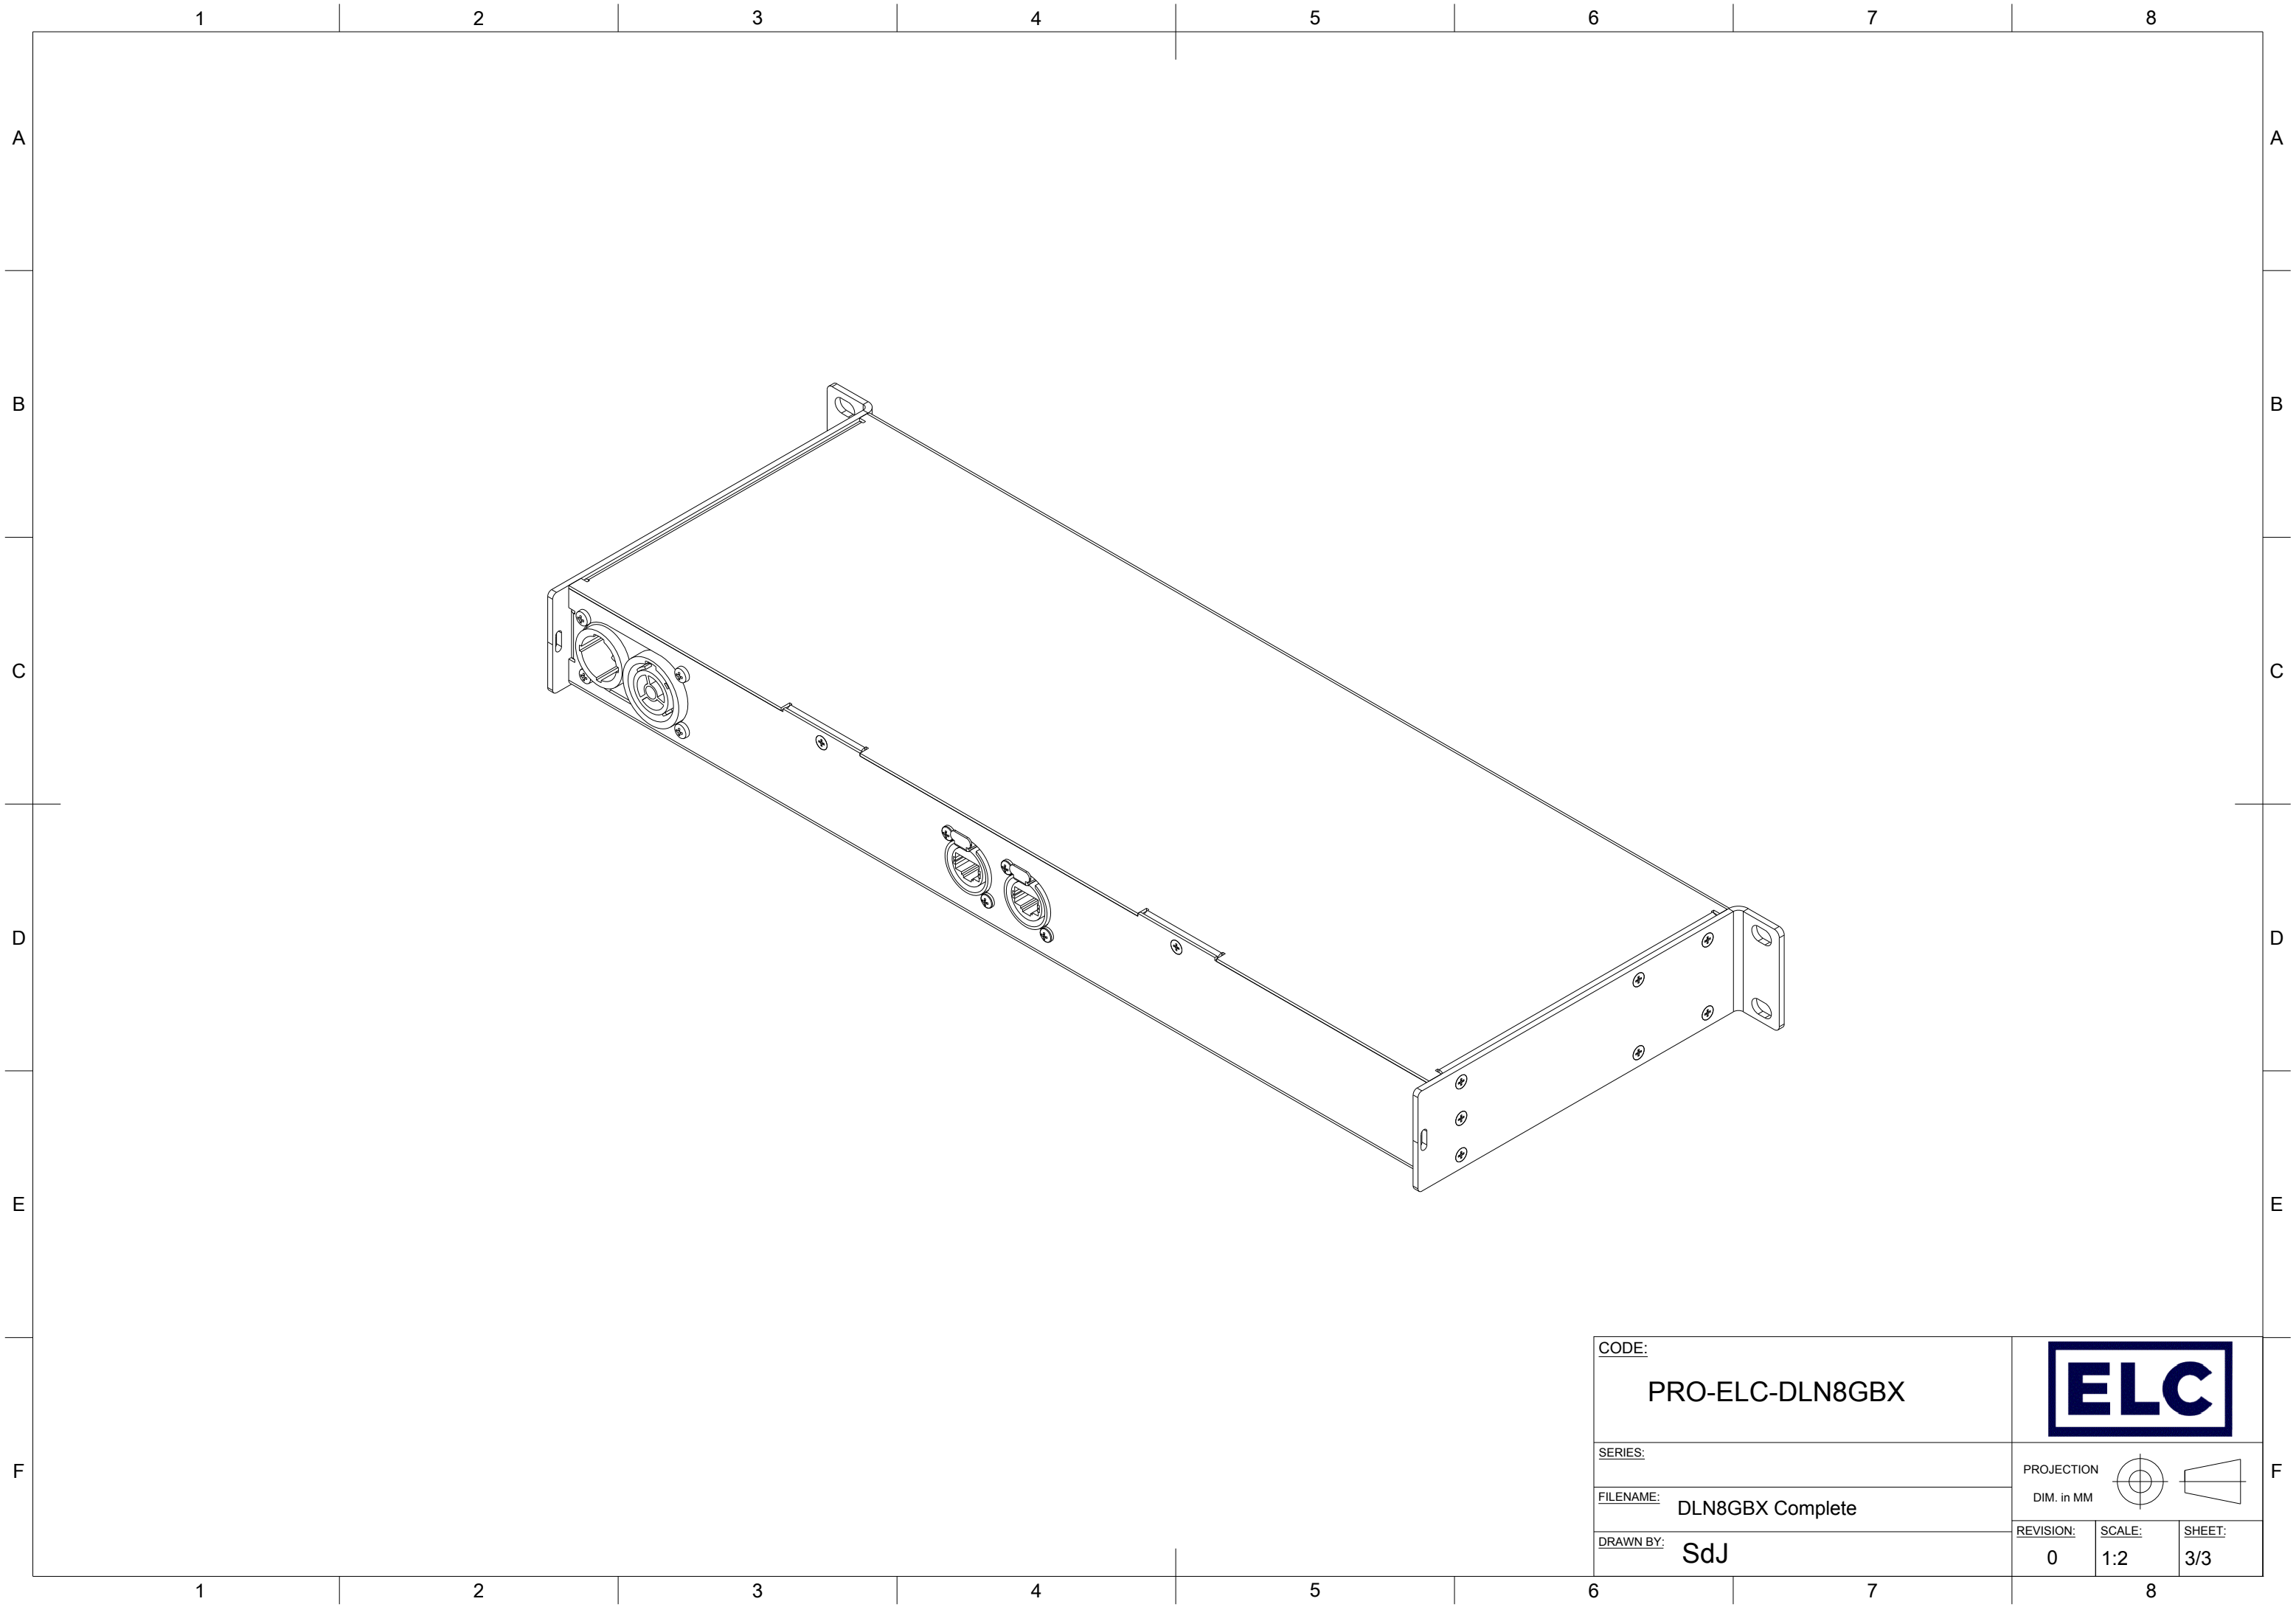

CODE: PRO-ELC-DLN8GBX		
SERIES:		
FILENAME: DLN8GBX Complete		
DRAWN BY: SdJ	REVISION: 0	SCALE: 1:2

PROJECTION
DIM. in MM

SHEET:
1/3

CODE:	PRO-ELC-DLN8GBX		
SERIES:			
FILENAME:	DLN8GBX Complete		
DRAWN BY:	SdJ		

PROJECTION
DIM. in MM

REVISION:	SCALE:	SHEET:
0	1:2	2/3

CODE: PRO-ELC-DLN8GBX		
SERIES:		
FILENAME: DLN8GBX Complete		
DRAWN BY: SdJ		

PROJECTION 
DIM. in MM

REVISION: 0	SCALE: 1:2	SHEET: 3/3
----------------	---------------	---------------