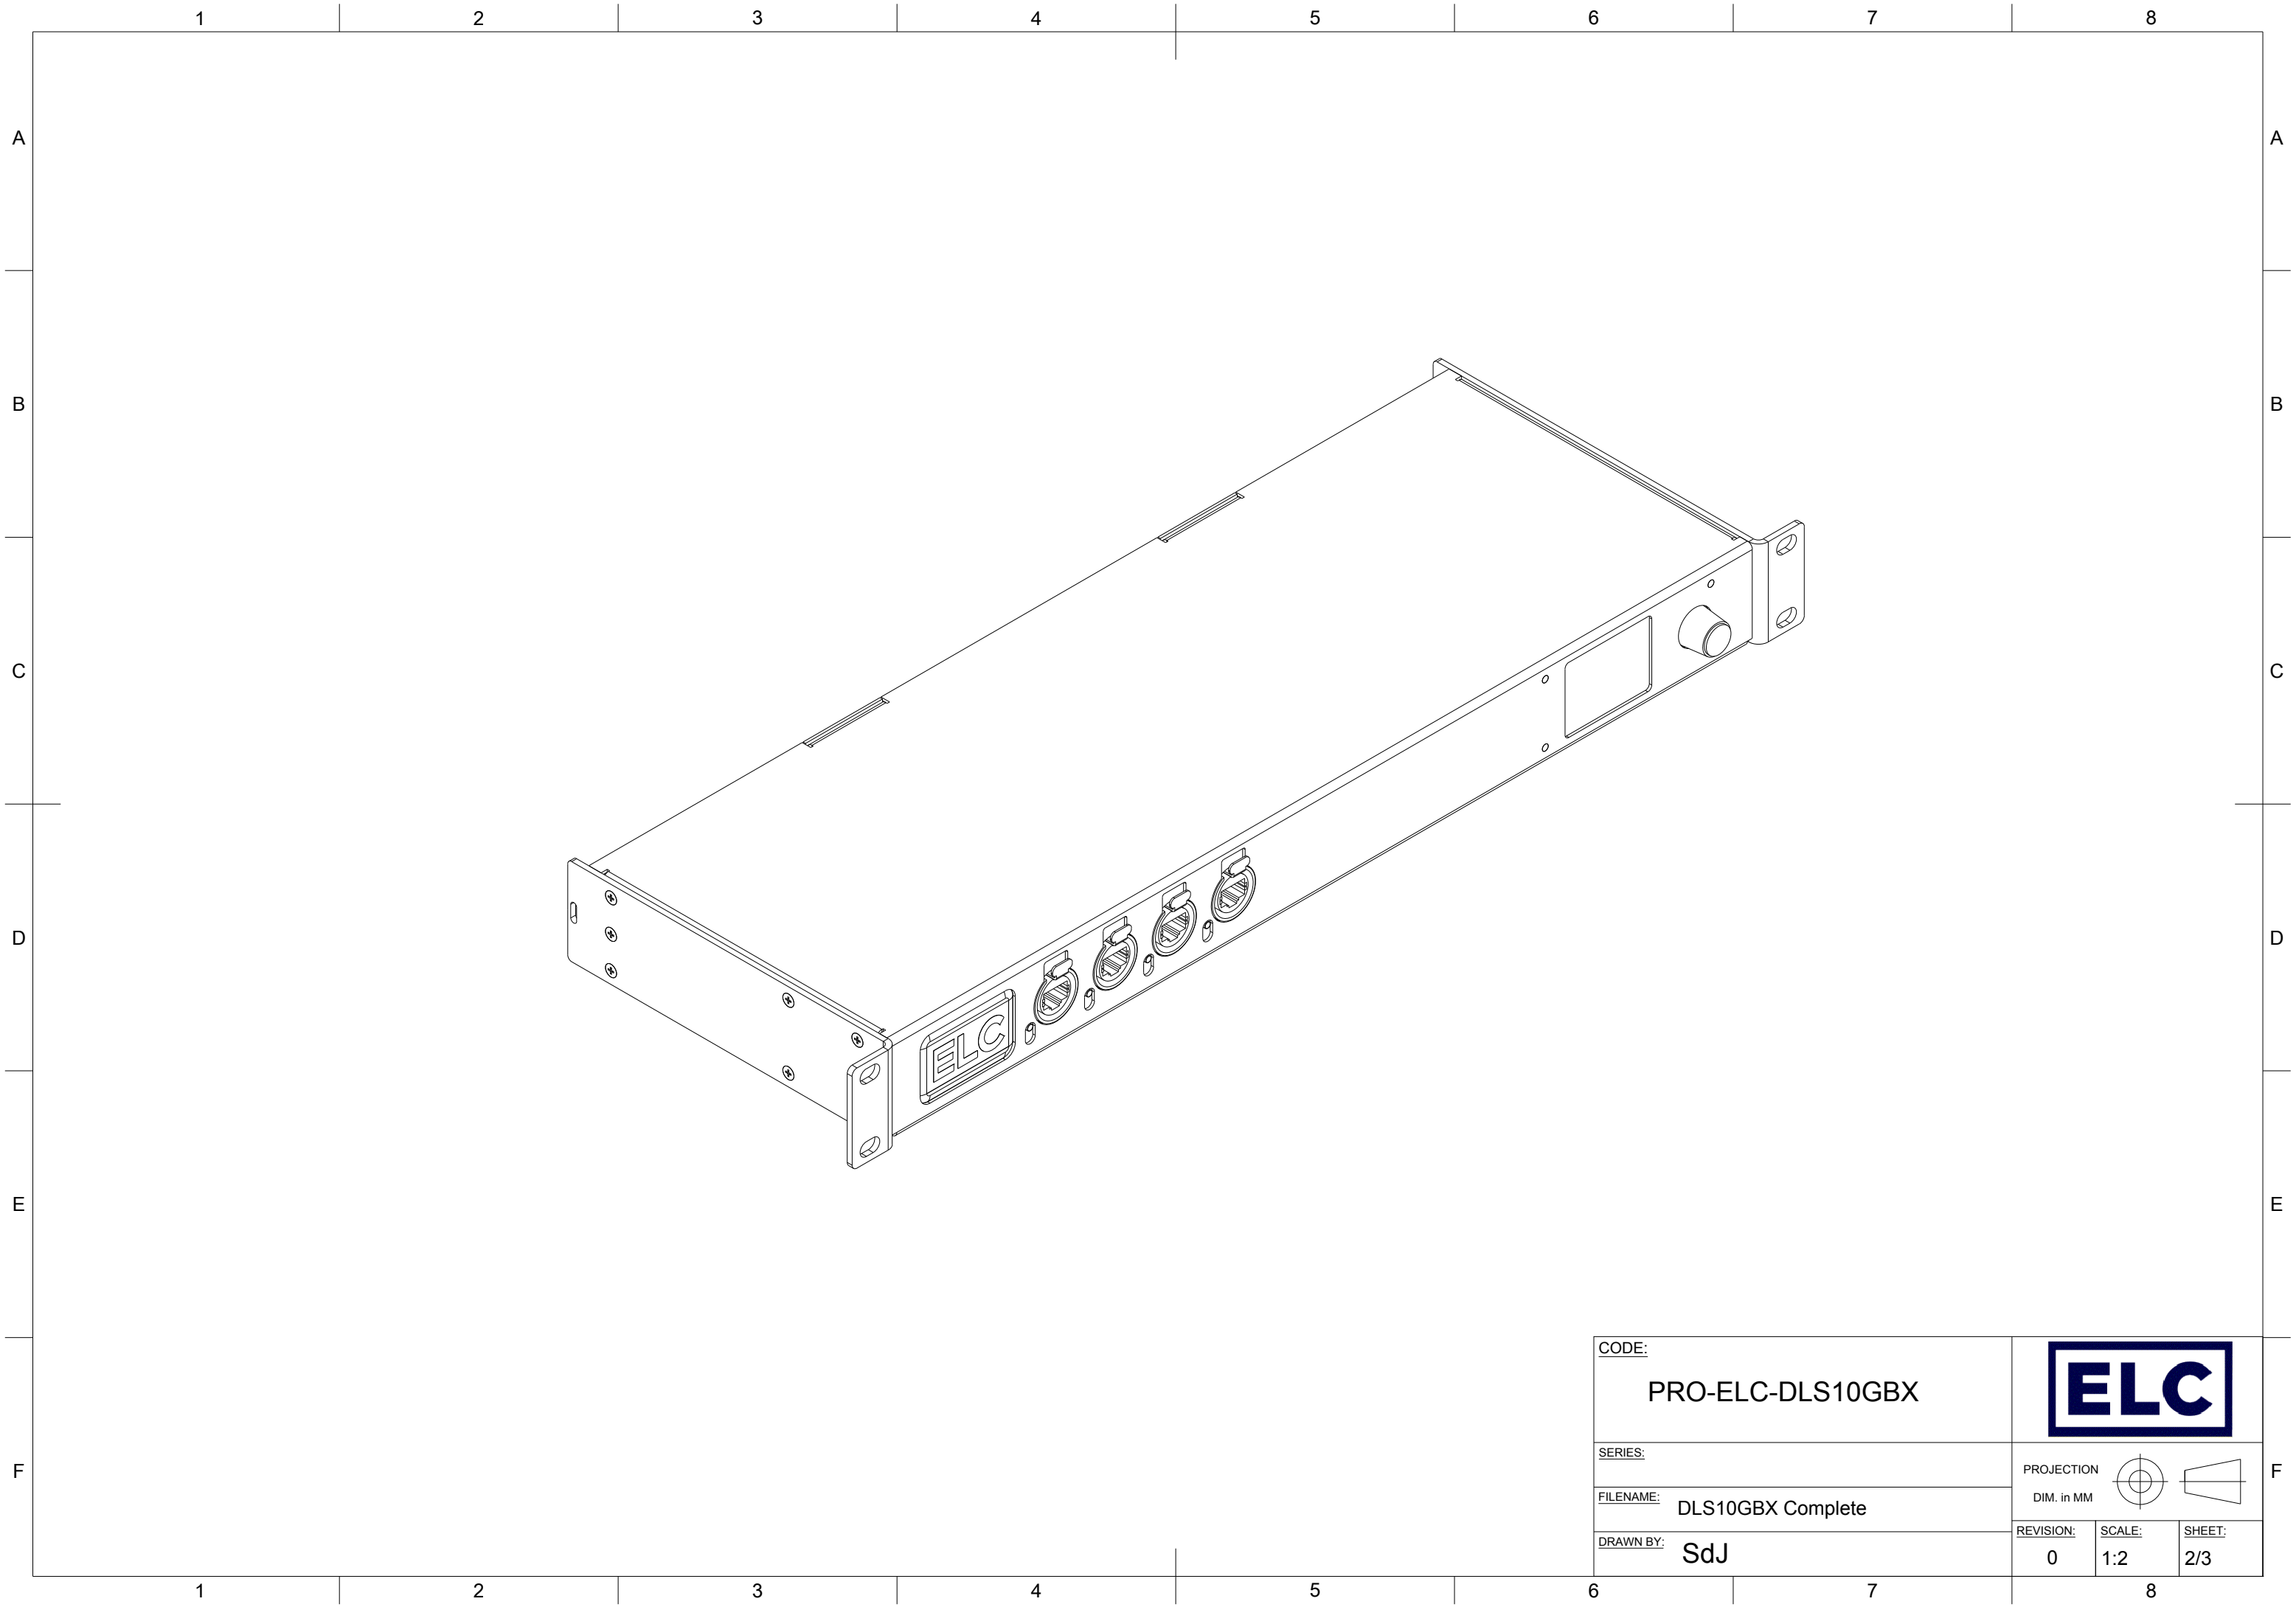

CODE:	PRO-ELC-DLS10GBX		
SERIES:			
FILENAME:	DLS10GBX Complete		
DRAWN BY:	SdJ		

PROJECTION  
DIM. in MM

REVISION:	SCALE:	SHEET:
0	1:2	1/3

CODE: <b>PRO-ELC-DLS10GBX</b>			
SERIES:			
FILENAME: <b>DLS10GBX Complete</b>		PROJECTION DIM. in MM	
DRAWN BY: <b>SdJ</b>	REVISION: <b>0</b>	SCALE: <b>1:2</b>	SHEET: <b>2/3</b>

CODE: <b>PRO-ELC-DLS10GBX</b>		
SERIES:		
FILENAME: <b>DLS10GBX Complete</b>		
DRAWN BY: <b>SdJ</b>		

PROJECTION  
DIM. in MM

REVISION:	SCALE:	SHEET:
0	1:2	3/3

F