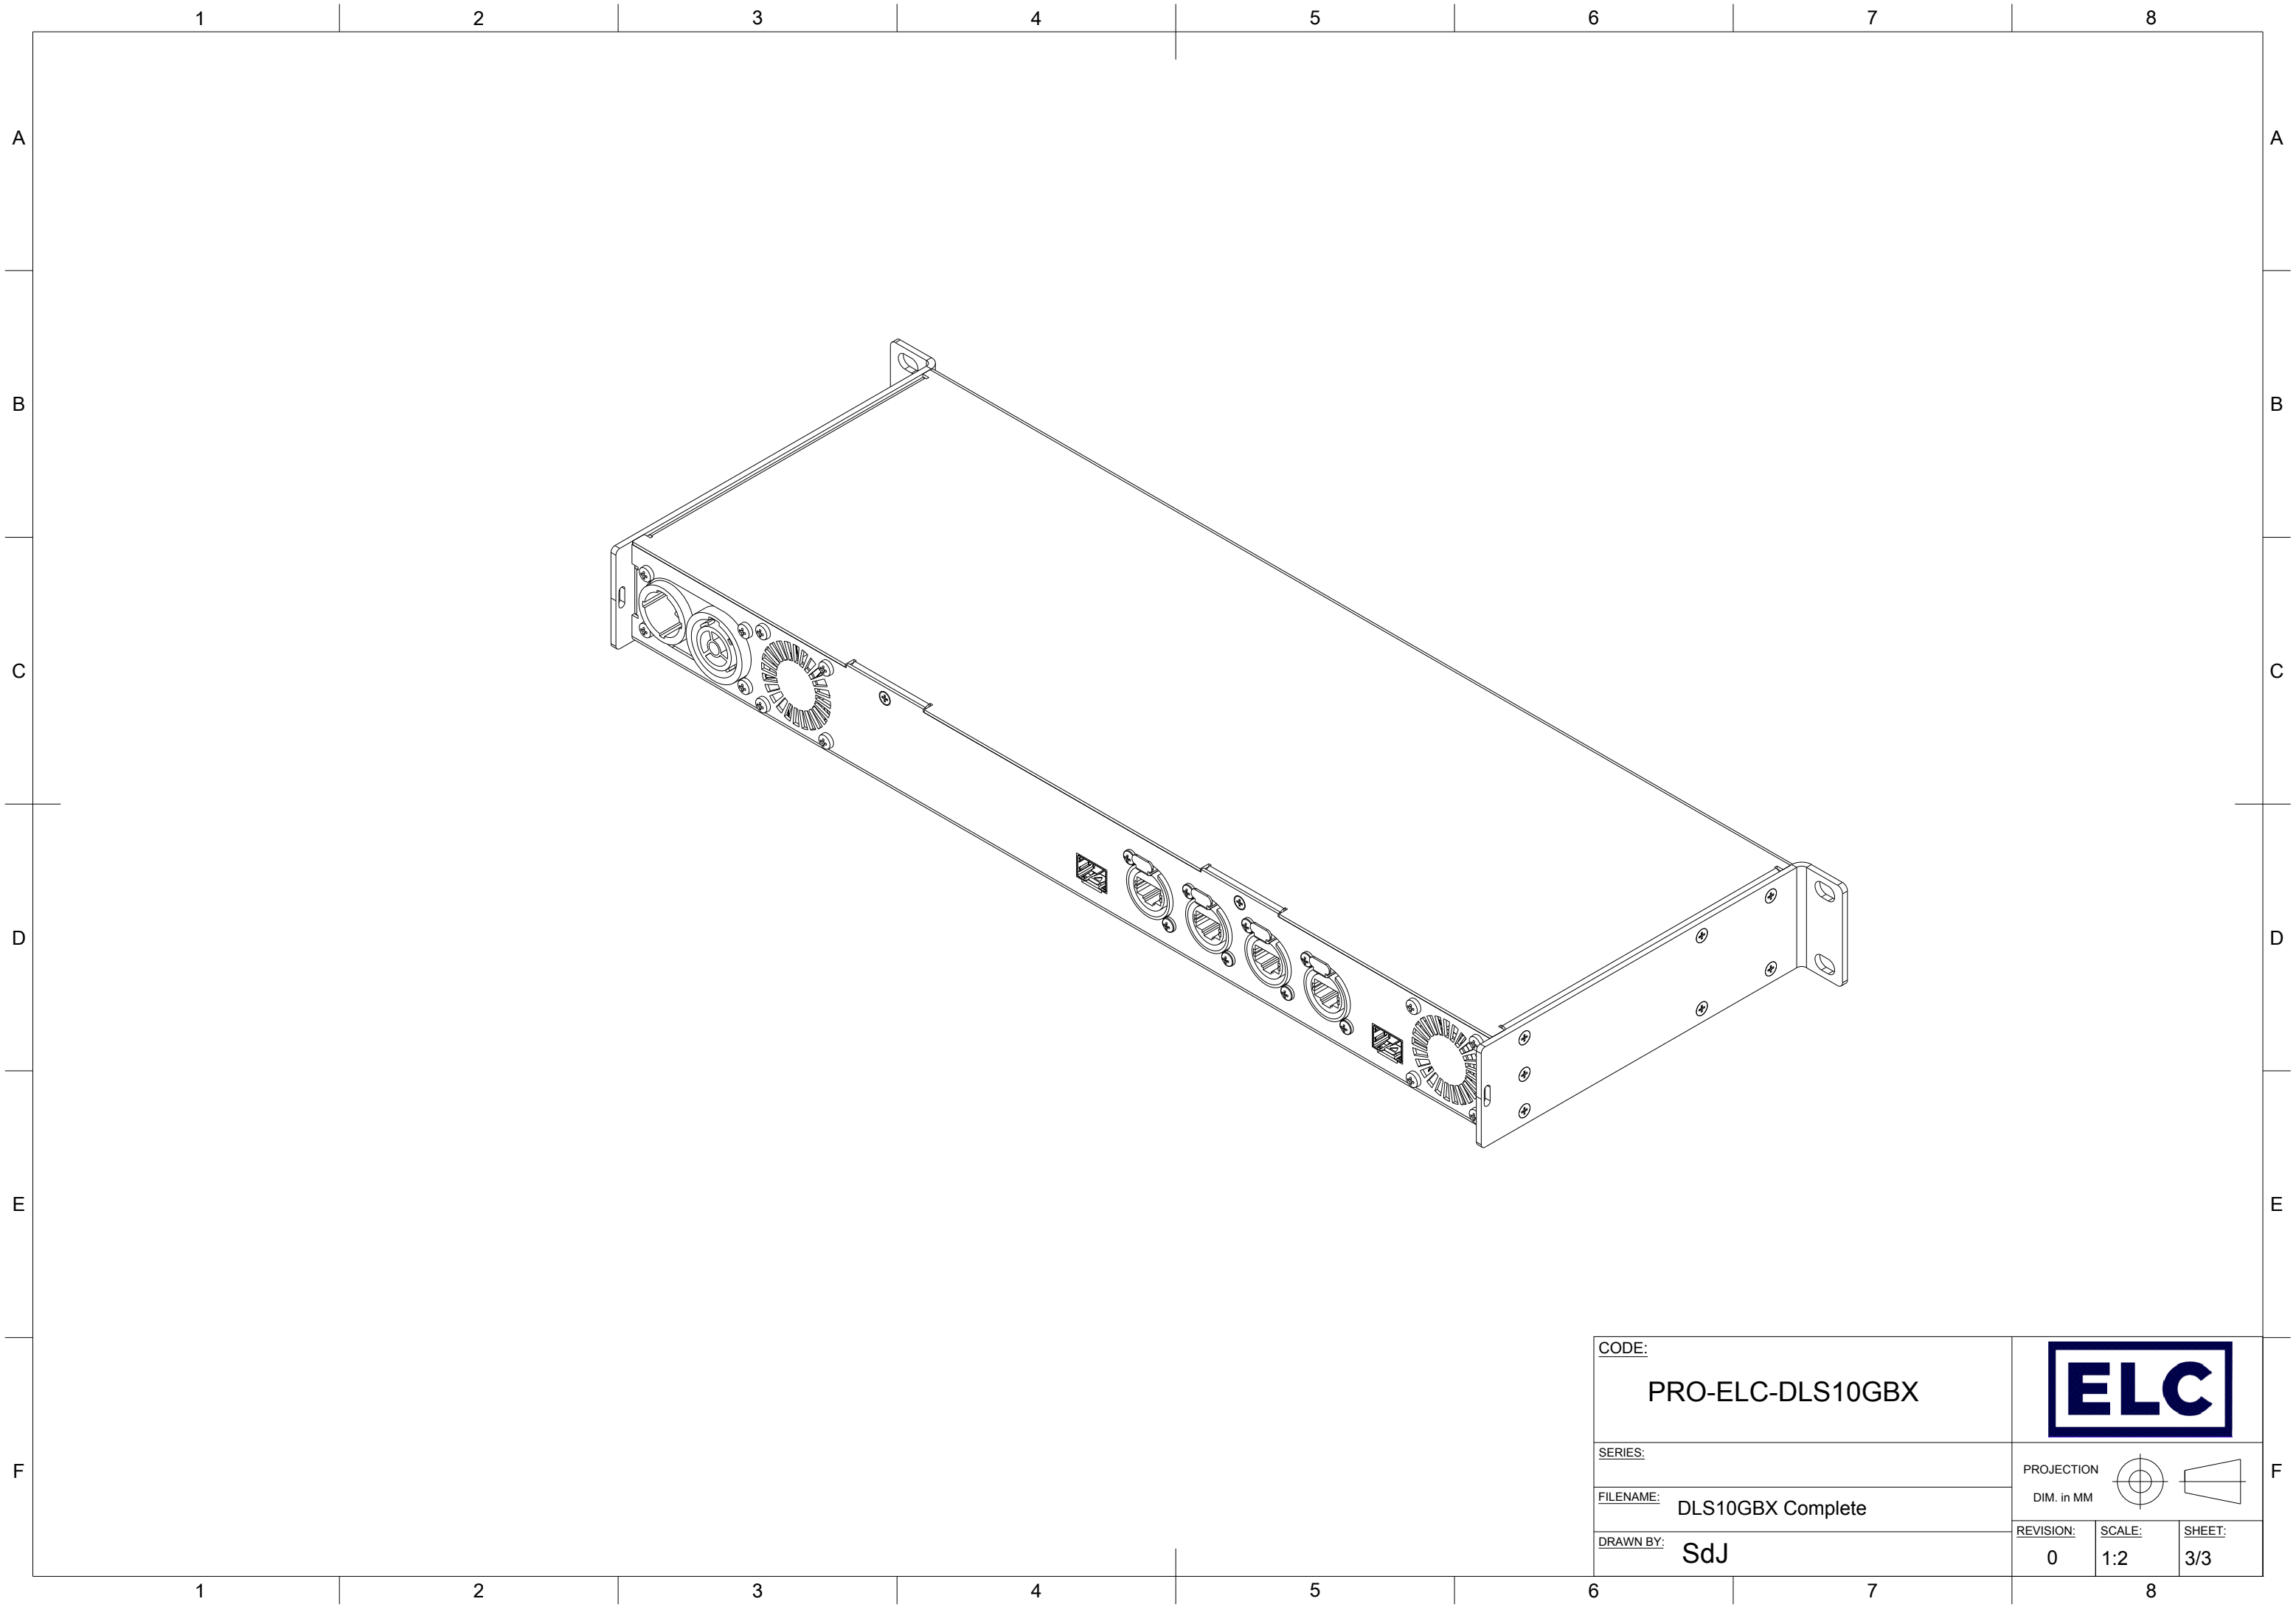

CODE:	PRO-ELC-DLS10GBX		
SERIES:			
FILENAME:	DLS10GBX Complete		
DRAWN BY:	SdJ		

PROJECTION  
DIM. in MM

REVISION:	SCALE:	SHEET:
0	1:2	1/3

CODE: <b>PRO-ELC-DLS10GBX</b>			
SERIES:			
FILENAME: <b>DLS10GBX Complete</b>		PROJECTION DIM. in MM	
DRAWN BY: <b>SdJ</b>	REVISION: <b>0</b>	SCALE: <b>1:2</b>	SHEET: <b>2/3</b>

CODE: <b>PRO-ELC-DLS10GBX</b>		
SERIES:		
FILENAME: <b>DLS10GBX Complete</b>		
DRAWN BY: <b>SdJ</b>		

PROJECTION  
DIM. in MM

REVISION:	SCALE:	SHEET:
0	1:2	3/3

F